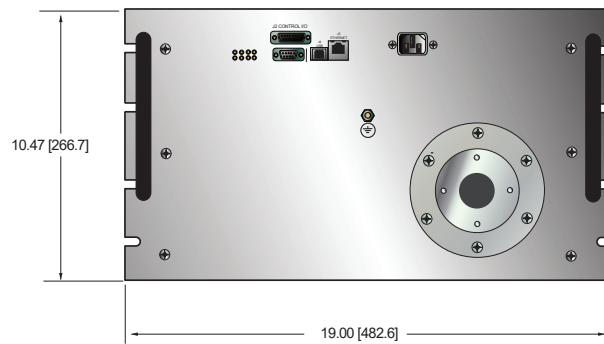

DIMENSIONS: in.[mm]

160kV

TOP VIEW

FRONT VIEW

SIDE VIEW