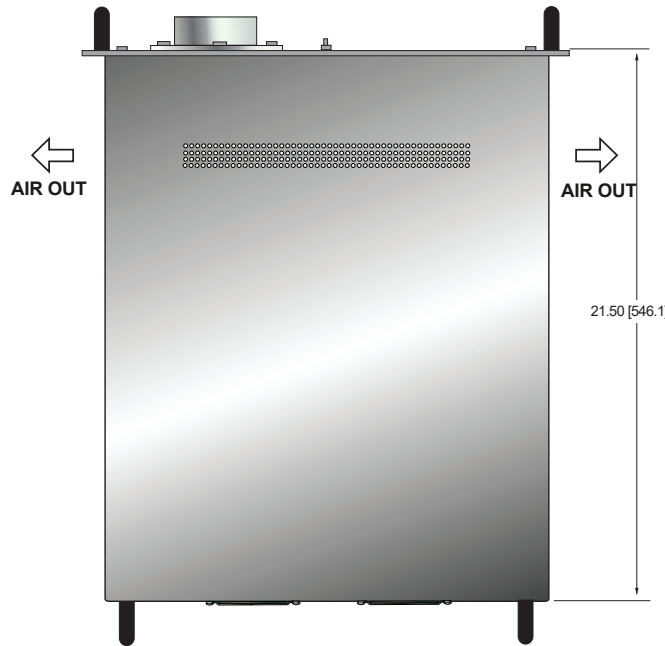

DIMENSIONS: in.[mm]

160kV

TOP VIEW

FRONT VIEW

SIDE VIEW