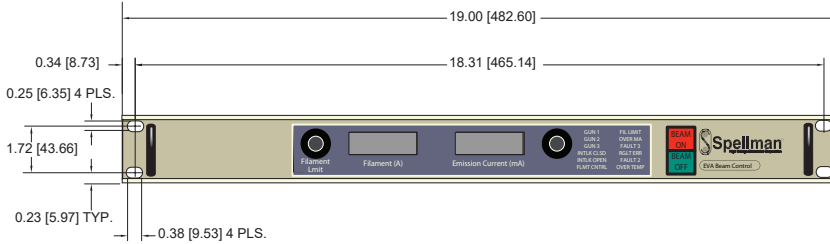

単位：inch[mm]

Beam Controller

FRONT VIEW

TOP VIEW

BACK VIEW

単位：inch[mm]

Gun Output Box

FRONT VIEW

TOP VIEW

BACK VIEW