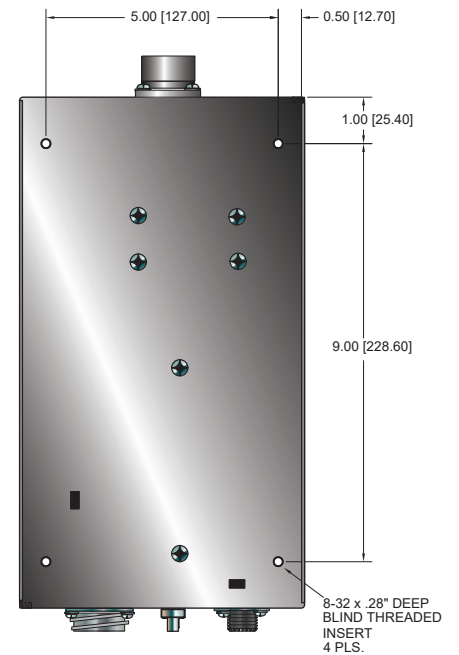

単位：inch[mm]

Beam Controller

FRONT VIEW

TOP VIEW

BACK VIEW

単位：inch[mm]

Gun Output Box

FRONT VIEW

TOP VIEW

BACK VIEW