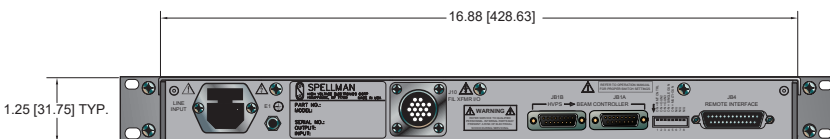

単位：inch[mm]

Beam Controller

FRONT VIEW

TOP VIEW

BACK VIEW

単位：inch[mm]

Gun Output Box

FRONT VIEW

TOP VIEW

BACK VIEW