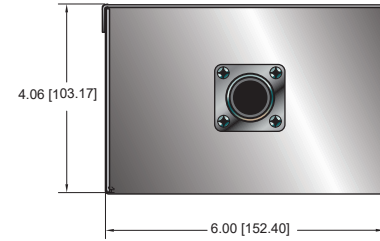

単位：inch[mm]

Beam Controller

FRONT VIEW

TOP VIEW

BACK VIEW

単位：inch[mm]

Gun Output Box

FRONT VIEW

TOP VIEW

BACK VIEW